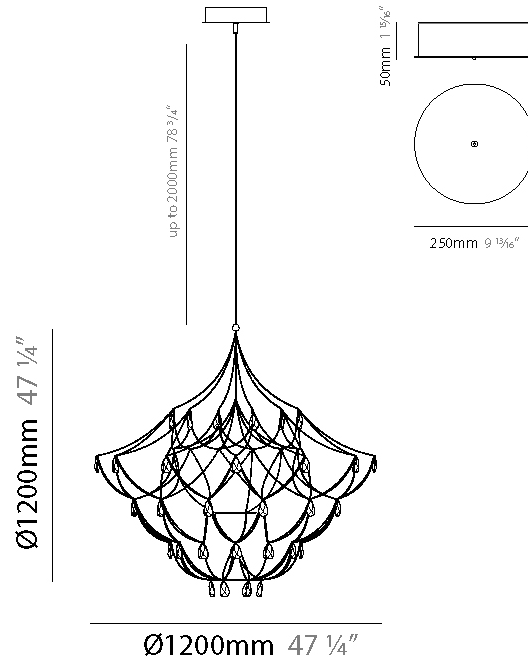

CRYSTAL GALAXY SUSPENSION

D101402-

base number	LED	Color	Finish
	Dimming	Temperature	Options

1. To build a product code in our configurator select the specify button on the base model # product page
2. To build a manual product code on this datasheet choose from the options listed below in blue font and add the suffix to the base model #

GENERAL

Series: Crystal Galaxy
Brand: Quasar
Division: Design
Mounting Type: Suspension
Mounting Location: Ceiling
Subcategory: Ambient

PHYSICAL

Shape: Abstract
Diameter (mm): 1200
Diameter (in): 47 1/4
Height (mm): 1200
Height (in): 47 1/4
Max. Overall Height (mm): 3200
Max. Overall Height (in): 126
Light Distribution: Omnidirectional
Fixture Finish: NIC / BRA / BBR
Fixture Material: Metal
Cable Details: 2000mm Cable
Upon Request: Custom Sizes

ELECTRICAL

Number of Lamps: 108 + 1
Lamp Type: LED Retrofit
Input Wattage (W): 42.64
Bulb Included: Bulb Included
Max. Wattage Per Lamp (W): 0.33 + 7
Lamp Base: E10 + GU10
Dimming: 0-10V Dimming / Phase Dimming (120Vac Only)
Driver Included: Yes
Driver Location: Integrated
Driver Type: Constant Voltage - Universal
Driver Class: Class 2
Input Voltage (V): 120 - 277
Output Voltage (V): 12
Lamp Voltage (V): 12

LED

Color Temperature (°K): 2600 / 3000 / 3500
CRI: >90 CRI
Lamp Life (hrs): 50000

OPTICAL

RATINGS AND CERTIFICATIONS

Certified By: Certified for North American Standards
IP rating: IP20