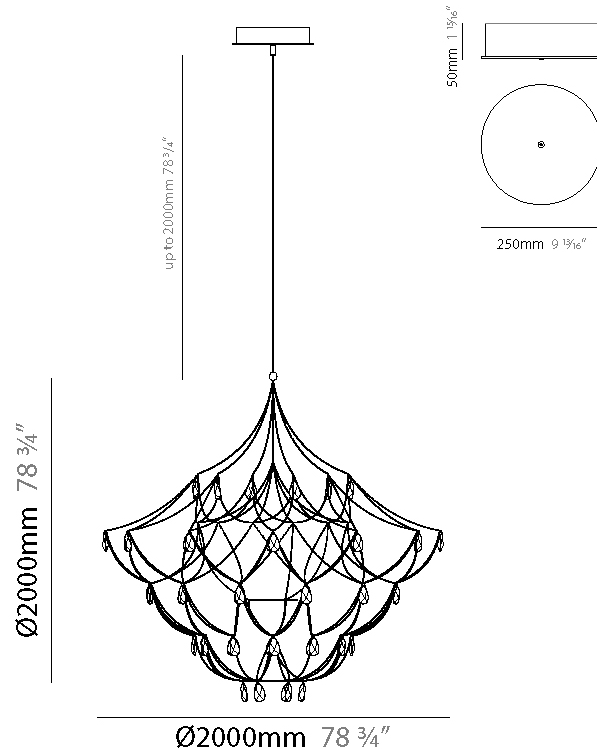

D101417-

base number	LED	Color	Finish
	Dimming	Temperature	Options

1. To build a product code in our configurator select the specify button on the base model # product page
2. To build a manual product code on this datasheet choose from the options listed below in blue font and add the suffix to the base model #

GENERAL

Series: Crystal Galaxy
Brand: Quasar
Division: Design
Mounting Type: Suspension
Mounting Location: Ceiling
Subcategory: Ambient

PHYSICAL

Shape: Abstract
Diameter (mm): 2000
Diameter (in): 78 3/4
Height (mm): 2000
Height (in): 78 3/4
Max. Overall Height (mm): 4000
Max. Overall Height (in): 157 1/2
Light Distribution: Omnidirectional
Weight (kg): 10
Weight (lbs): 22.05
Fixture Finish: NIC / BRA / BBR
Fixture Material: Metal
Cable Details: 2000mm Cable
Upon Request: Custom Sizes

ELECTRICAL

Number of Lamps: 156
Lamp Type: LED Retrofit
Input Wattage (W): 51.48
Bulb Included: Bulb Included
Max. Wattage Per Lamp (W): 0.33
Lamp Base: E10
Dimming: 0-10V Dimming / Phase Dimming (120Vac Only)
Driver Included: Yes
Driver Location: Integrated
Driver Type: Constant Voltage - Universal
Driver Class: Class 2
Input Voltage (V): 120 - 277
Output Voltage (V): 12
Lamp Voltage (V): 12

LED

Color Temperature (°K): 2600 / 3000 / 3500
Max. Delivered Lumen (lm): 3588 (2600K)
CRI: >90 CRI
Lamp Life (hrs): 50000

OPTICAL

RATINGS AND CERTIFICATIONS

Certified By: Certified for North American Standards
IP rating: IP20