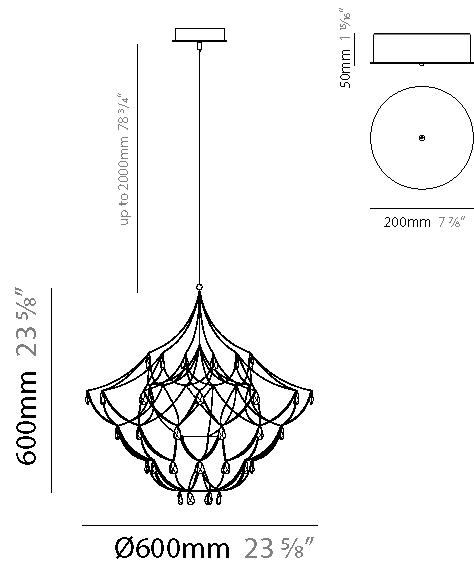

PROJECT	
TYPE	
SPECIFIER	
QUANTITY	
DATE	

CRYSTAL GALAXY SUSPENSION

D101394-

base number	LED Dimming	Color Temperature	Finish Options

1. To build a product code in our configurator select the specify button on the base model # product page
2. To build a manual product code on this datasheet choose from the options listed below in blue font and add the suffix to the base model #

GENERAL

Series: Crystal Galaxy
Brand: Quasar
Division: Design
Mounting Type: Suspension
Mounting Location: Ceiling
Subcategory: Ambient

PHYSICAL

Shape: Abstract
Diameter (mm): 600
Diameter (in): 23 5/8
Height (mm): 600
Height (in): 23 5/8
Max. Overall Height (mm): 2000
Max. Overall Height (in): 78 3/4
Light Distribution: Omnidirectional
Fixture Finish: NIC / BRA / BBR
Fixture Material: Metal
Upon Request: Custom Sizes

ELECTRICAL

Number of Lamps: 48 + 1
Lamp Type: LED Retrofit
Input Wattage (W): 22.84
Bulb Included: Bulb Included
Max. Wattage Per Lamp (W): 0.33 + 7
Lamp Base: E10 + GU10
Dimming: 0-10V Dimming / Phase Dimming (120Vac Only)
Driver Included: Yes
Driver Location: Integrated
Driver Type: Constant Voltage - Universal
Driver Class: Class 2
Input Voltage (V): 120 - 277
Output Voltage (V): 12
Lamp Voltage (V): 12

LED

Color Temperature (*K): 2600 / 3000 / 3500
CRI: >90 CRI
Lamp Life (hrs): 50000

OPTICAL

RATINGS AND CERTIFICATIONS

Certified By: Certified for North American Standards
IP rating: IP20