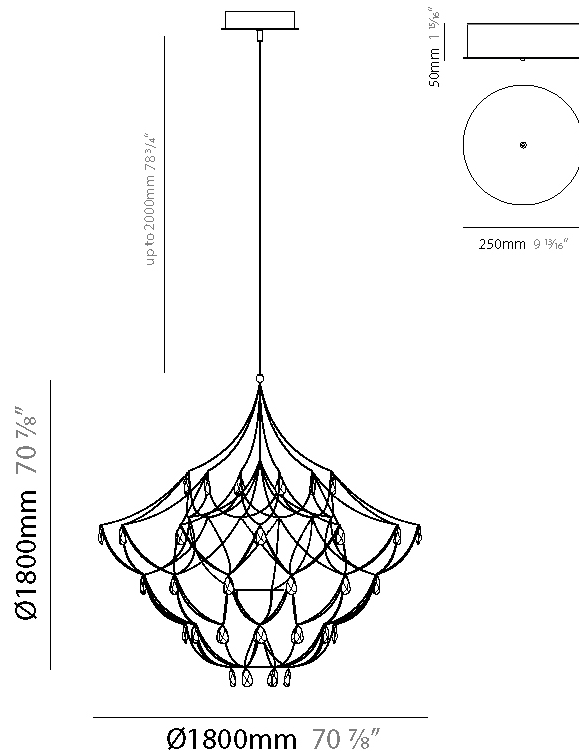

CRYSTAL GALAXY SUSPENSION

D101414-

base number	LED	Color	Finish
	Dimming	Temperature	Options

1. To build a product code in our configurator select the specify button on the base model # product page
2. To build a manual product code on this datasheet choose from the options listed below in blue font and add the suffix to the base model #

GENERAL

Series: Crystal Galaxy
Brand: Quasar
Division: Design
Mounting Type: Suspension
Mounting Location: Ceiling
Subcategory: Ambient

PHYSICAL

Shape: Abstract
Diameter (mm): 1800
Diameter (in): 70 7/8
Height (mm): 1800
Height (in): 70 7/8
Max. Overall Height (mm): 3800
Max. Overall Height (in): 149 5/8
Light Distribution: Omnidirectional
Fixture Finish: NIC / BRA / BBR
Fixture Material: Metal
Cable Details: 2000mm Cable
Upon Request: Custom Sizes

ELECTRICAL

Number of Lamps: 150 + 1
Lamp Type: LED Retrofit
Input Wattage (W): 56.5
Bulb Included: Bulb Included
Max. Wattage Per Lamp (W): 0.33 + 7
Lamp Base: E10 + GU10
Dimming: 0-10V Dimming / Phase Dimming (120Vac Only)
Driver Included: Yes
Driver Location: Integrated
Driver Type: Constant Voltage - Universal
Driver Class: Class 2
Input Voltage (V): 120 - 277
Output Voltage (V): 12
Lamp Voltage (V): 12

LED

Color Temperature (°K): 2600
CRI: >90 CRI
Lamp Life (hrs): 50000

OPTICAL

RATINGS AND CERTIFICATIONS

Certified By: Certified for North American Standards
IP rating: IP20