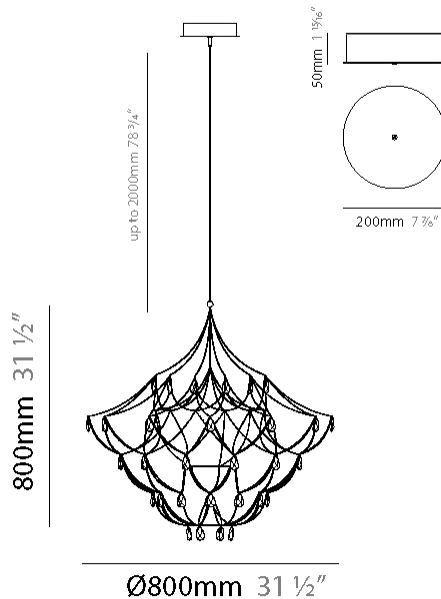

D101389-

base number	LED	Color	Finish
	Dimming	Temperature	Options

1. To build a product code in our configurator select the specify button on the base model # product page
2. To build a manual product code on this datasheet choose from the options listed below in blue font and add the suffix to the base model #

GENERAL

Series: Crystal Galaxy
Brand: Quasar
Division: Design
Mounting Type: Suspension
Mounting Location: Ceiling
Subcategory: Ambient

PHYSICAL

Shape: Abstract
Diameter (mm): 800
Diameter (in): 31 1/2
Height (mm): 800
Height (in): 31 1/2
Max. Overall Height (mm): 2000
Max. Overall Height (in): 78 3/4
Light Distribution: Omnidirectional
Weight (kg): 3
Weight (lbs): 6.61
Diffuser: Asfour Crystals
Fixture Finish: NIC / BRA / BBR
Fixture Material: Metal
Upon Request: Custom Sizes

ELECTRICAL

Number of Lamps: 60
Lamp Type: LED Retrofit
Input Wattage (W): 19.8
Bulb Included: Bulb Included
Max. Wattage Per Lamp (W): 0.33
Lamp Base: E10
Dimming: 0-10V Dimming / Phase Dimming (120Vac Only)
Driver Included: Yes
Driver Location: Integrated
Driver Type: Constant Voltage - Universal
Driver Class: Class 2
Input Voltage (V): 120 - 277
Output Voltage (V): 12
Lamp Voltage (V): 12

LED

Color Temperature (°K): 2600 / 3000 / 3500
Max. Delivered Lumen (lm): 1380 (2600K)
CRI: >90 CRI
Lamp Life (hrs): 50000

OPTICAL

RATINGS AND CERTIFICATIONS

Certified By: Certified for North American Standards
IP rating: IP20