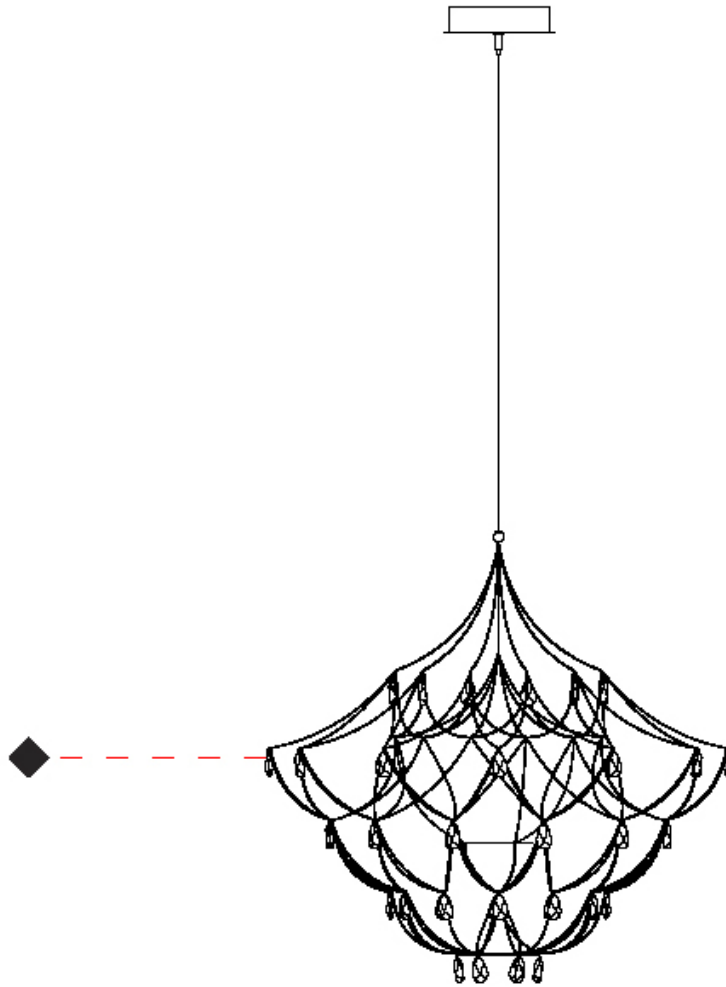

CRYSTAL GALAXY SUSPENSION

D101390-

PROJECT _____

TYPE _____

SPECIFIER _____

QUANTITY _____

DATE _____

D