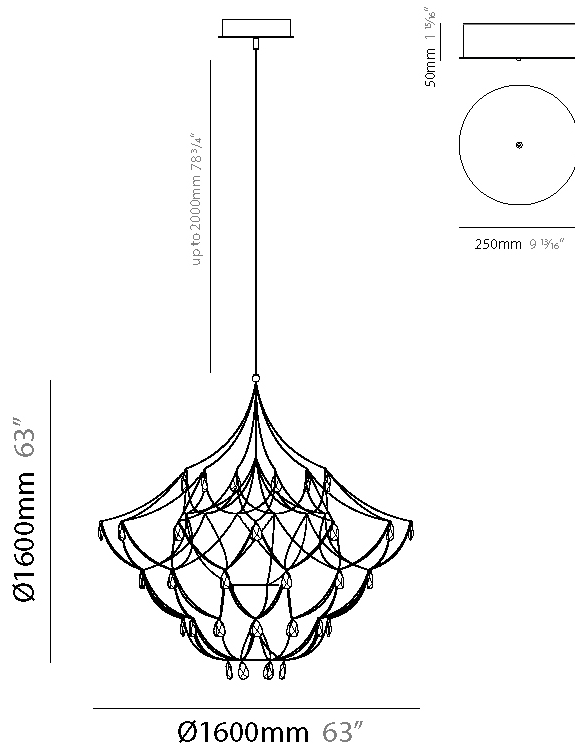

PROJECT	
TYPE	
SPECIFIER	
QUANTITY	
DATE	

CRYSTAL GALAXY SUSPENSION

D101410-

base number	LED Dimming	Color Temperature	Finish Options

1. To build a product code in our configurator select the specify button on the base model # product page
2. To build a manual product code on this datasheet choose from the options listed below in blue font and add the suffix to the base model #

GENERAL

Series: Crystal Galaxy
Brand: Quasar
Division: Design
Mounting Type: Suspension
Mounting Location: Ceiling
Subcategory: Ambient

PHYSICAL

Shape: Abstract
Diameter (mm): 1600
Diameter (in): 63
Height (mm): 1600
Height (in): 63
Max. Overall Height (mm): 3600
Max. Overall Height (in): 141 3/4
Light Distribution: Omnidirectional
Fixture Finish: NIC / BRA / BBR
Fixture Material: Metal
Cable Details: 2000mm Cable
Upon Request: Custom Sizes

ELECTRICAL

Number of Lamps: 144 + 1
Lamp Type: LED Retrofit
Input Wattage (W): 54.52
Bulb Included: Bulb Included
Max. Wattage Per Lamp (W): 0.33 + 7
Lamp Base: E10 + GU10
Dimming: 0-10V Dimming / Phase Dimming (120Vac Only)
Driver Included: Yes
Driver Location: Integrated
Driver Type: Constant Voltage - Universal
Driver Class: Class 2
Input Voltage (V): 120 - 277
Output Voltage (V): 12
Lamp Voltage (V): 12

LED

Color Temperature (°K): 2600 / 3000 / 3500
CRI: >90 CRI
Lamp Life (hrs): 50000

OPTICAL

RATINGS AND CERTIFICATIONS

Certified By: Certified for North American Standards
IP rating: IP20