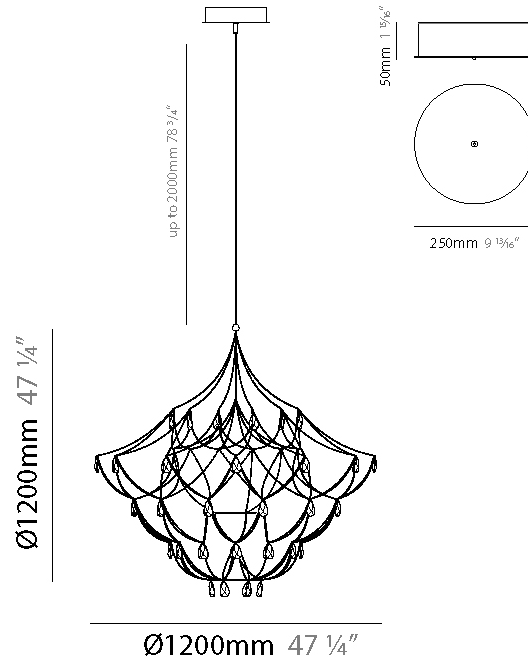

D101401-

base number	LED	Color	Finish
	Dimming	Temperature	Options

1. To build a product code in our configurator select the specify button on the base model # product page
2. To build a manual product code on this datasheet choose from the options listed below in blue font and add the suffix to the base model #

GENERAL

Series: Crystal Galaxy
Brand: Quasar
Division: Design
Mounting Type: Suspension
Mounting Location: Ceiling
Subcategory: Ambient

PHYSICAL

Shape: Abstract
Diameter (mm): 1200
Diameter (in): 47 1/4
Height (mm): 1200
Height (in): 47 1/4
Max. Overall Height (mm): 3200
Max. Overall Height (in): 126
Light Distribution: Omnidirectional
Weight (kg): 4
Weight (lbs): 8.82
Fixture Finish: NIC / BRA / BBR
Fixture Material: Metal
Cable Details: 2000mm Cable
Upon Request: Custom Sizes

ELECTRICAL

Number of Lamps: 108
Lamp Type: LED Retrofit
Input Wattage (W): 35.64
Bulb Included: Bulb Included
Max. Wattage Per Lamp (W): 0.33
Lamp Base: E10
Dimming: 0-10V Dimming / Phase Dimming (120Vac Only)
Driver Included: Yes
Driver Location: Integrated
Driver Type: Constant Voltage - Universal
Driver Class: Class 2
Input Voltage (V): 120 - 277
Output Voltage (V): 12
Lamp Voltage (V): 12

LED

Color Temperature (*K): 2600 / 3000 / 3500
Max. Delivered Lumen (lm): 2484 (2600K)
CRI: >90 CRI
Lamp Life (hrs): 50000

OPTICAL

RATINGS AND CERTIFICATIONS

Certified By: Certified for North American Standards
IP rating: IP20