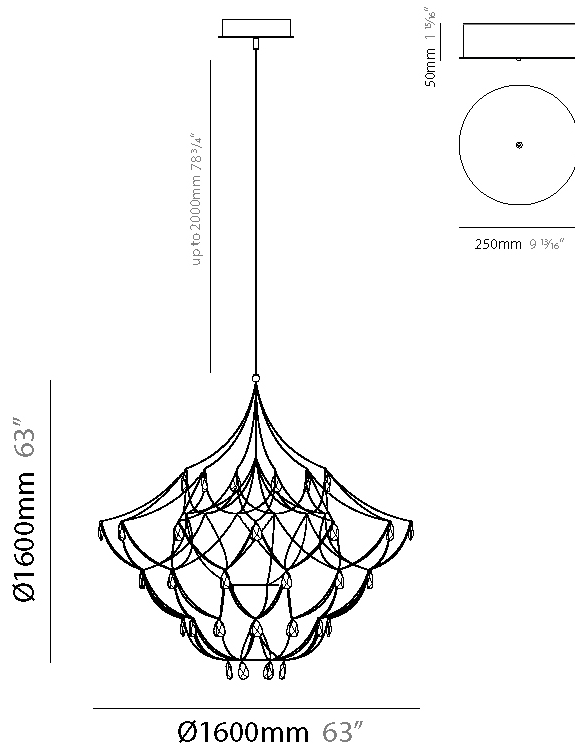

D101409-

base number	LED	Color	Finish
	Dimming	Temperature	Options

1. To build a product code in our configurator select the specify button on the base model # product page
2. To build a manual product code on this datasheet choose from the options listed below in blue font and add the suffix to the base model #

GENERAL

Series: Crystal Galaxy
Brand: Quasar
Division: Design
Mounting Type: Suspension
Mounting Location: Ceiling
Subcategory: Ambient

PHYSICAL

Shape: Abstract
Diameter (mm): 1600
Diameter (in): 63
Height (mm): 1600
Height (in): 63
Max. Overall Height (mm): 3600
Max. Overall Height (in): 141 3/4
Light Distribution: Omnidirectional
Weight (kg): 6
Weight (lbs): 13.23
Fixture Finish: NIC / BRA / BBR
Fixture Material: Metal
Cable Details: 2000mm Cable
Upon Request: Custom Sizes

ELECTRICAL

Number of Lamps: 144
Lamp Type: LED Retrofit
Input Wattage (W): 47.52
Bulb Included: Bulb Included
Max. Wattage Per Lamp (W): 0.33
Lamp Base: E10
Dimming: 0-10V Dimming / Phase Dimming (120Vac Only)
Driver Included: Yes
Driver Location: Integrated
Driver Type: Constant Voltage - Universal
Driver Class: Class 2
Input Voltage (V): 120 - 277
Output Voltage (V): 12
Lamp Voltage (V): 12

LED

Color Temperature (°K): 2600 / 3000 / 3500
Max. Delivered Lumen (lm): 3312 (2600K)
CRI: >90 CRI
Lamp Life (hrs): 50000

OPTICAL

RATINGS AND CERTIFICATIONS

Certified By: Certified for North American Standards
IP rating: IP20