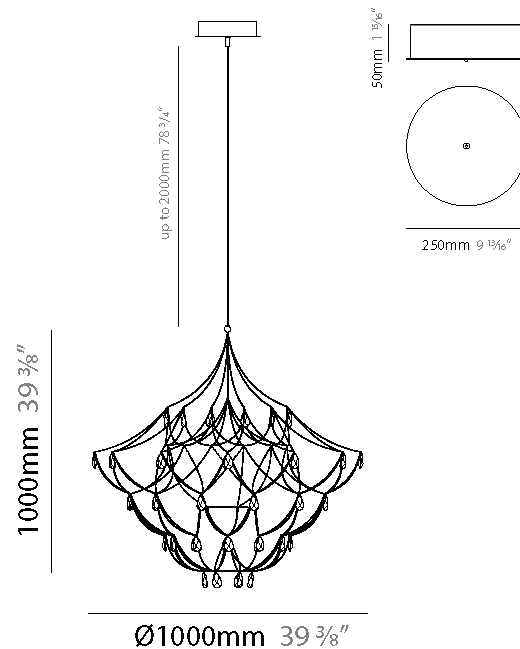

PROJECT	_____
TYPE	_____
SPECIFIER	_____
QUANTITY	_____
DATE	_____

CRYSTAL GALAXY SUSPENSION

D101398-

base number	LED Dimming	Color Temperature	Finish Options

1. To build a product code in our configurator select the specify button on the base model # product page
2. To build a manual product code on this datasheet choose from the options listed below in blue font and add the suffix to the base model #

GENERAL

Series: Crystal Galaxy
Brand: Quasar
Division: Design
Mounting Type: Suspension
Mounting Location: Ceiling
Subcategory: Ambient

PHYSICAL

Shape: Abstract
Diameter (mm): 1000
Diameter (in): 39 3/8
Height (mm): 1000
Height (in): 39 3/8
Max. Overall Height (mm): 2000
Max. Overall Height (in): 78 3/4
Light Distribution: Omnidirectional
Fixture Finish: NIC / BRA / BBR
Fixture Material: Metal
Upon Request: Custom Sizes

ELECTRICAL

Number of Lamps: 75 + 1
Lamp Type: LED Retrofit
Input Wattage (W): 31.75
Bulb Included: Bulb Included
Max. Wattage Per Lamp (W): 0.33 + 7
Lamp Base: E10 + GU10
Dimming: 0-10V Dimming / Phase Dimming (120Vac Only)
Driver Included: Yes
Driver Location: Integrated
Driver Type: Constant Voltage - Universal
Driver Class: Class 2
Input Voltage (V): 120 - 277
Output Voltage (V): 12
Lamp Voltage (V): 12

LED

Color Temperature (*K): 2600 / 3000 / 3500
CRI: >90 CRI
Lamp Life (hrs): 50000

OPTICAL

RATINGS AND CERTIFICATIONS

Certified By: Certified for North American Standards
IP rating: IP20