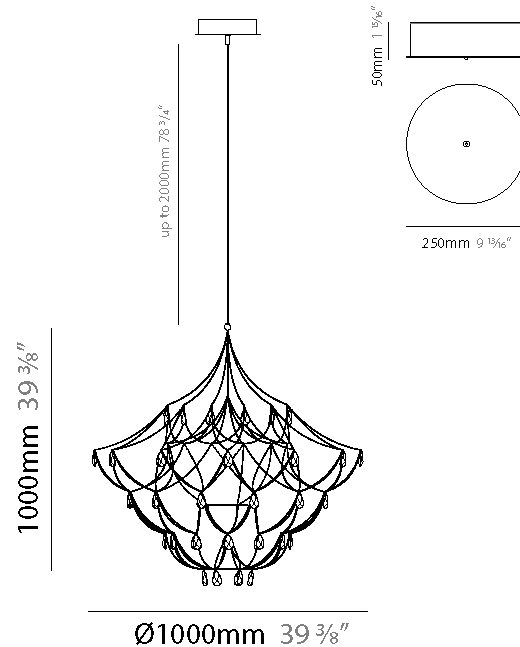

CRYSTAL GALAXY SUSPENSION

D101397-

base number	LED Dimming	Color Temperature	Finish Options

1. To build a product code in our configurator select the specify button on the base model # product page
2. To build a manual product code on this datasheet choose from the options listed below in blue font and add the suffix to the base model #

GENERAL

Series: Crystal Galaxy
Brand: Quasar
Division: Design
Mounting Type: Suspension
Mounting Location: Ceiling
Subcategory: Ambient

PHYSICAL

Shape: Abstract
Diameter (mm): 1000
Diameter (in): 39 3/8
Height (mm): 1000
Height (in): 39 3/8
Max. Overall Height (mm): 2000
Max. Overall Height (in): 78 3/4
Light Distribution: Omnidirectional
Weight (kg): 3
Weight (lbs): 6.61
Fixture Finish: NIC / BRA / BBR
Fixture Material: Metal
Upon Request: Custom Sizes

ELECTRICAL

Number of Lamps: 75
Lamp Type: LED Retrofit
Input Wattage (W): 24.75
Bulb Included: Bulb Included
Max. Wattage Per Lamp (W): 0.33
Lamp Base: E12
Dimming: 0-10V Dimming / Phase Dimming (120Vac Only)
Driver Included: Yes
Driver Location: Integrated
Driver Type: Constant Voltage - Universal
Driver Class: Class 2
Input Voltage (V): 120 - 277
Output Voltage (V): 12
Lamp Voltage (V): 12

LED

Color Temperature (°K): 2600 / 3000 / 3500
Max. Delivered Lumen (lm): 1725 (2600K)
CRI: >80 CRI
Lamp Life (hrs): 50000

OPTICAL

RATINGS AND CERTIFICATIONS

Certified By: Certified for North American Standards
IP rating: IP20