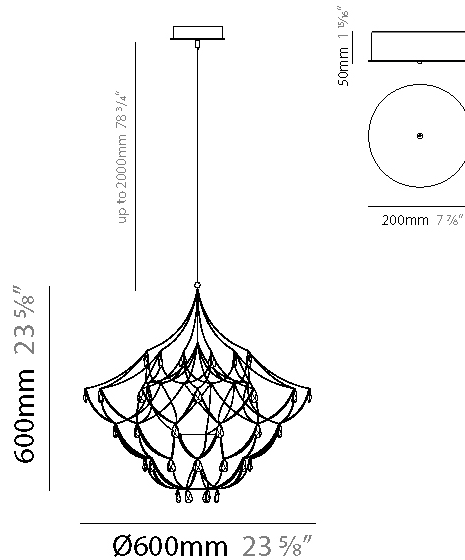

CRYSTAL GALAXY SUSPENSION

D101393-

base number	LED Dimming	Color Temperature	Finish Options

1. To build a product code in our configurator select the specify button on the base model # product page
2. To build a manual product code on this datasheet choose from the options listed below in blue font and add the suffix to the base model #

GENERAL

Series: Crystal Galaxy
Brand: Quasar
Division: Design
Mounting Type: Suspension
Mounting Location: Ceiling
Subcategory: Ambient

PHYSICAL

Shape: Abstract
Diameter (mm): 600
Diameter (in): 23 5/8
Height (mm): 600
Height (in): 23 5/8
Max. Overall Height (mm): 2000
Max. Overall Height (in): 78 3/4
Light Distribution: Omnidirectional
Weight (kg): 3
Weight (lbs): 6.61
Fixture Finish: NIC / BRA / BBR
Fixture Material: Metal
Upon Request: Custom Sizes

ELECTRICAL

Number of Lamps: 48
Lamp Type: LED Retrofit
Input Wattage (W): 15.84
Bulb Included: Bulb Included
Max. Wattage Per Lamp (W): 0.33
Lamp Base: E10
Dimming: 0-10V Dimming / Phase Dimming (120Vac Only)
Driver Included: Yes
Driver Location: Integrated
Driver Type: Constant Voltage - Universal
Driver Class: Class 2
Input Voltage (V): 120 - 277
Output Voltage (V): 12
Lamp Voltage (V): 12

LED

Color Temperature (°K): 2600 / 3000 / 3500
Max. Delivered Lumen (lm): 1104 (2600K)
CRI: >90 CRI
Lamp Life (hrs): 50000

OPTICAL

RATINGS AND CERTIFICATIONS

Certified By: Certified for North American Standards
IP rating: IP20