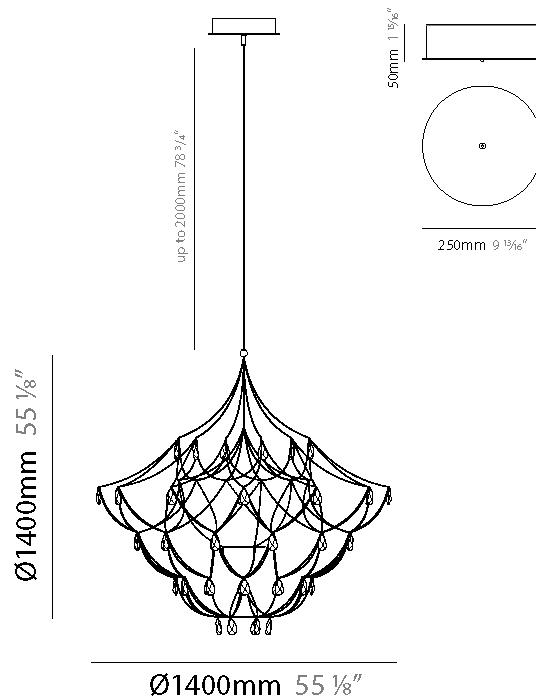

CRYSTAL GALAXY SUSPENSION

D101406-

base number	LED	Color	Finish
	Dimming	Temperature	Options

1. To build a product code in our configurator select the specify button on the base model # product page
2. To build a manual product code on this datasheet choose from the options listed below in blue font and add the suffix to the base model #

GENERAL

Series: Crystal Galaxy
Brand: Quasar
Division: Design
Mounting Type: Suspension
Mounting Location: Ceiling
Subcategory: Ambient

PHYSICAL

Shape: Abstract
Diameter (mm): 1400
Diameter (in): 55 1/8"
Height (mm): 1400
Height (in): 55 1/8"
Max. Overall Height (mm): 3400
Max. Overall Height (in): 133 7/8"
Light Distribution: Omnidirectional
Fixture Finish: NIC / BRA / BBR
Fixture Material: Metal
Cable Details: 2000mm Cable
Upon Request: Custom Sizes

ELECTRICAL

Number of Lamps: 126 + 1
Lamp Type: LED Retrofit
Input Wattage (W): 48.58
Bulb Included: Bulb Included
Max. Wattage Per Lamp (W): 0.33 + 7
Lamp Base: E10 + GU10
Dimming: Phase Dimming (120Vac Only)
Driver Included: Yes
Driver Location: Integrated
Driver Type: Constant Voltage - Universal
Driver Class: Class 2
Input Voltage (V): 120 - 277
Output Voltage (V): 12
Lamp Voltage (V): 12

LED

Color Temperature (°K): 2600 / 3000 / 3500
CRI: >90 CRI
Lamp Life (hrs): 50000

OPTICAL

RATINGS AND CERTIFICATIONS

Certified By: Certified for North American Standards
IP rating: IP20