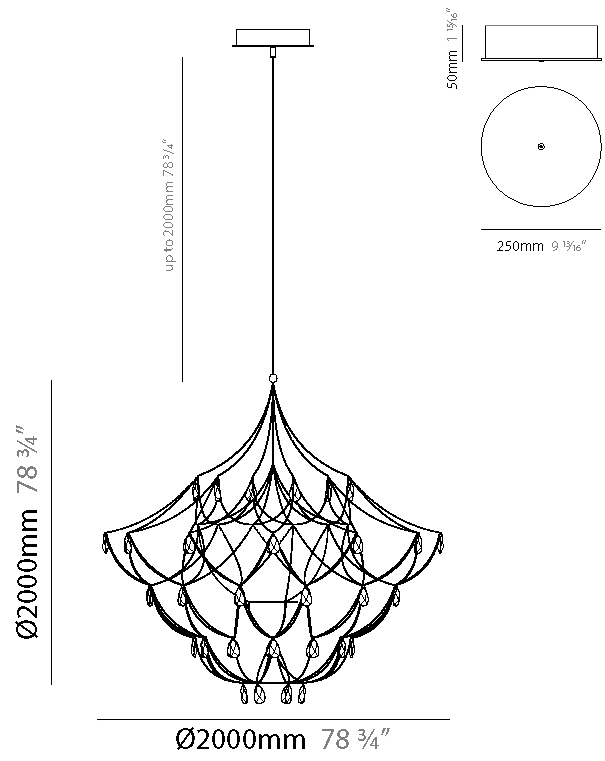

CRYSTAL GALAXY SUSPENSION

D101418-

base number	LED	Color	Finish
	Dimming	Temperature	Options

1. To build a product code in our configurator select the specify button on the base model # product page
2. To build a manual product code on this datasheet choose from the options listed below in blue font and add the suffix to the base model #

GENERAL

Series: Crystal Galaxy
Brand: Quasar
Division: Design
Mounting Type: Suspension
Mounting Location: Ceiling
Subcategory: Ambient

PHYSICAL

Shape: Abstract
Diameter (mm): 2000
Diameter (in): 78 3/4
Height (mm): 2000
Height (in): 78 3/4
Max. Overall Height (mm): 4000
Max. Overall Height (in): 157 1/2
Light Distribution: Omnidirectional
Fixture Finish: NIC / BRA / BBR
Fixture Material: Metal
Cable Details: 2000mm Cable
Upon Request: Custom Sizes

ELECTRICAL

Number of Lamps: 156 + 1
Lamp Type: LED Retrofit
Input Wattage (W): 58.48
Bulb Included: Bulb Included
Max. Wattage Per Lamp (W): 0.33 + 7
Lamp Base: E10 + GU10
Dimming: 0-10V Dimming / Phase Dimming (120Vac Only)
Driver Included: Yes
Driver Location: Integrated
Driver Type: Constant Voltage - Universal
Driver Class: Class 2
Input Voltage (V): 120 - 277
Output Voltage (V): 12
Lamp Voltage (V): 12

LED

Color Temperature (°K): 2600
CRI: >90 CRI
Lamp Life (hrs): 50000

OPTICAL

RATINGS AND CERTIFICATIONS

Certified By: Certified for North American Standards
IP rating: IP20