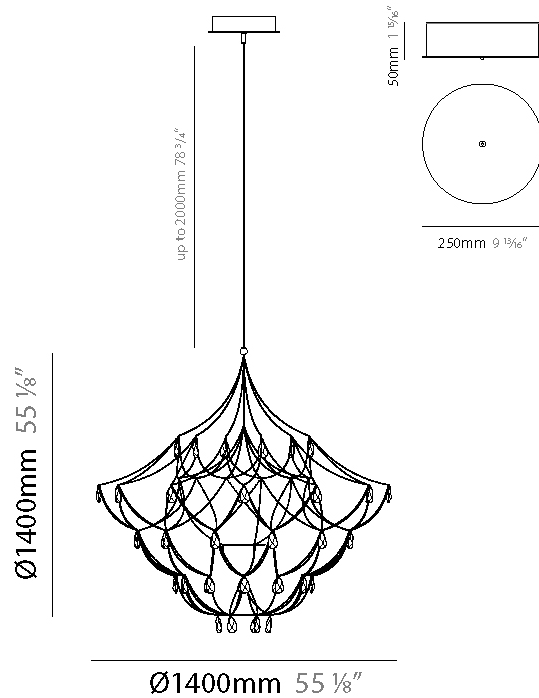

CRYSTAL GALAXY SUSPENSION

D101405-

base number	LED Dimming	Color Temperature	Finish Options

1. To build a product code in our configurator select the specify button on the base model # product page
2. To build a manual product code on this datasheet choose from the options listed below in blue font and add the suffix to the base model #

GENERAL

Series: Crystal Galaxy
Brand: Quasar
Division: Design
Mounting Type: Suspension
Mounting Location: Ceiling
Subcategory: Ambient

PHYSICAL

Shape: Abstract
Diameter (mm): 1400
Diameter (in): 55 1/8"
Height (mm): 1400
Height (in): 55 1/8"
Max. Overall Height (mm): 3400
Max. Overall Height (in): 133 7/8"
Light Distribution: Omnidirectional
Weight (kg): 5
Weight (lbs): 11.02
Fixture Finish: NIC / BRA / BBR
Fixture Material: Metal
Cable Details: 2000mm Cable

ELECTRICAL

Number of Lamps: 126
Lamp Type: LED Retrofit
Input Wattage (W): 41.58
Bulb Included: Bulb Included
Max. Wattage Per Lamp (W): 0.33
Lamp Base: E10
Dimming: 0-10V Dimming / Phase Dimming (120Vac Only)
Driver Included: Yes
Driver Location: Integrated
Driver Type: Constant Voltage - Universal
Driver Class: Class 2
Input Voltage (V): 120 - 277
Output Voltage (V): 12
Lamp Voltage (V): 12

LED

Color Temperature (°K): 2600 / 3000 / 3500
Max. Delivered Lumen (lm): 2898 (2600K)
CRI: >80 CRI
Lamp Life (hrs): 50000

OPTICAL

RATINGS AND CERTIFICATIONS

Certified By: Certified for North American Standards
IP rating: IP20